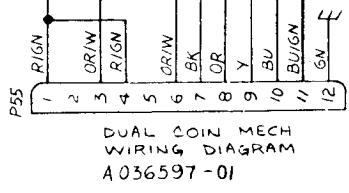

Warlords Cocktail Wiring Diagram (037046-01 A)

MAIN PCB
SCHEM
036434-01

PLY SCHEM. 036097-01

CONTROL 2