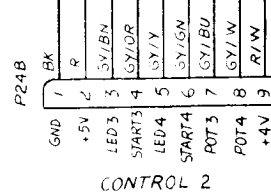

Warlords Cocktail Wiring Diagram (037046-01 A)

MAIN PCB
SCHEM
036434-01

PLY SCHEM. 036097-01

CONTROL 2