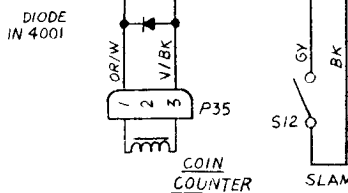

Warlords Cocktail Wiring Diagram (037046-01 A)

MAIN PCB
SCHEM
036434-01

PLY SCHEM. 036097-01

CONTROL 2